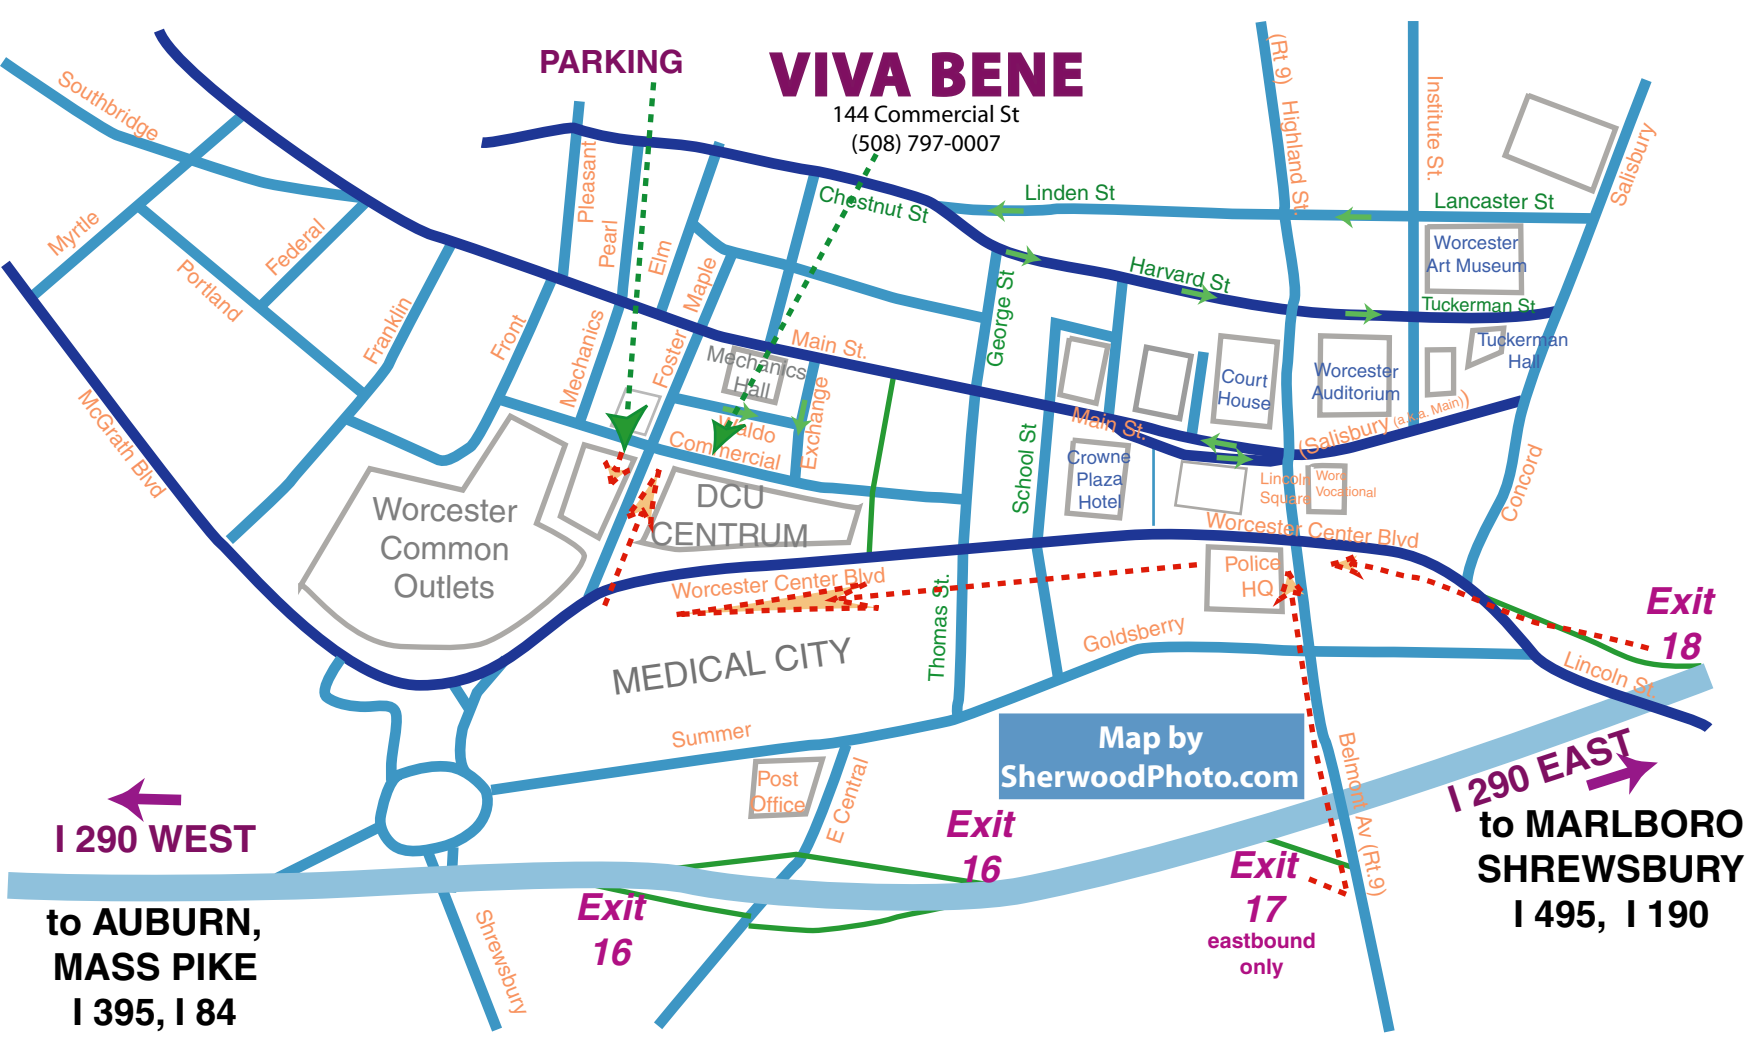

VIVA BENE

144 Commercial St
(508) 797-0007

PARKING

Worcester
Common
Outlets

DCU
CENTRUM

MEDICAL CITY

Map by
SherwoodPhoto.com

I 290 WEST
to AUBURN,
MASS PIKE
I 395, I 84

I 290 EAST
to MARLBORO
SHREWSBURY
I 495, I 190

Exit 16

Exit 16

Exit 17
eastbound
only

Exit 18